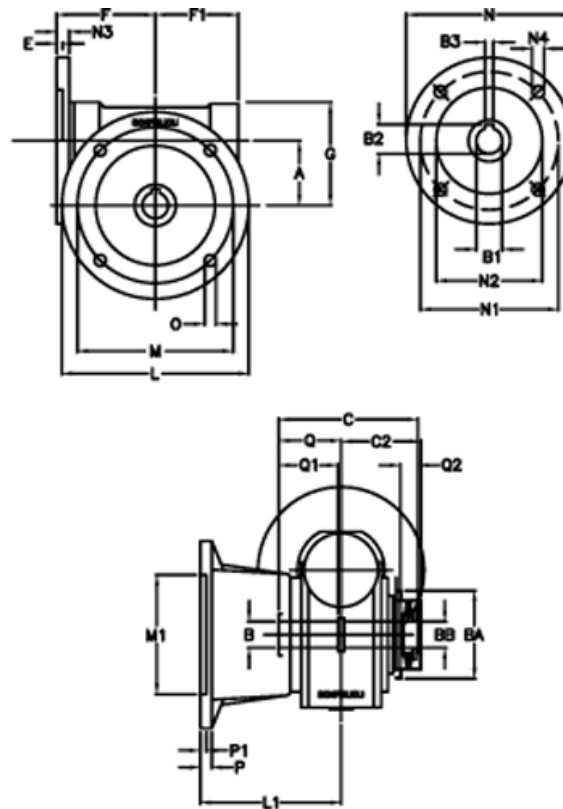

Data Sheet

Article number: 390204403562236

Description: Worm Gear with Torque Limiter
VF 44-L2-FA-35-P63B5

Measures

a = 44.6	C2 = 48	m = 87	P = 9
B = 18	Description = VF 44FA-xx-63B5	M1 = 60	P1 = 7
B1 E7 = 11	E = 2	N = 140	Q = 32.0
B2 = 12.8	F = 65	N1 = 115	Q1 = 32
B3 H9 = 4	F1 = 54	N2 = 95	Q2 = 12
BA = 40	g = 71	N3 = 10.5	
BB H7 = 11	L = 110	N4 = 9.5	
C = 79	L1 = 90	O = 8.5	